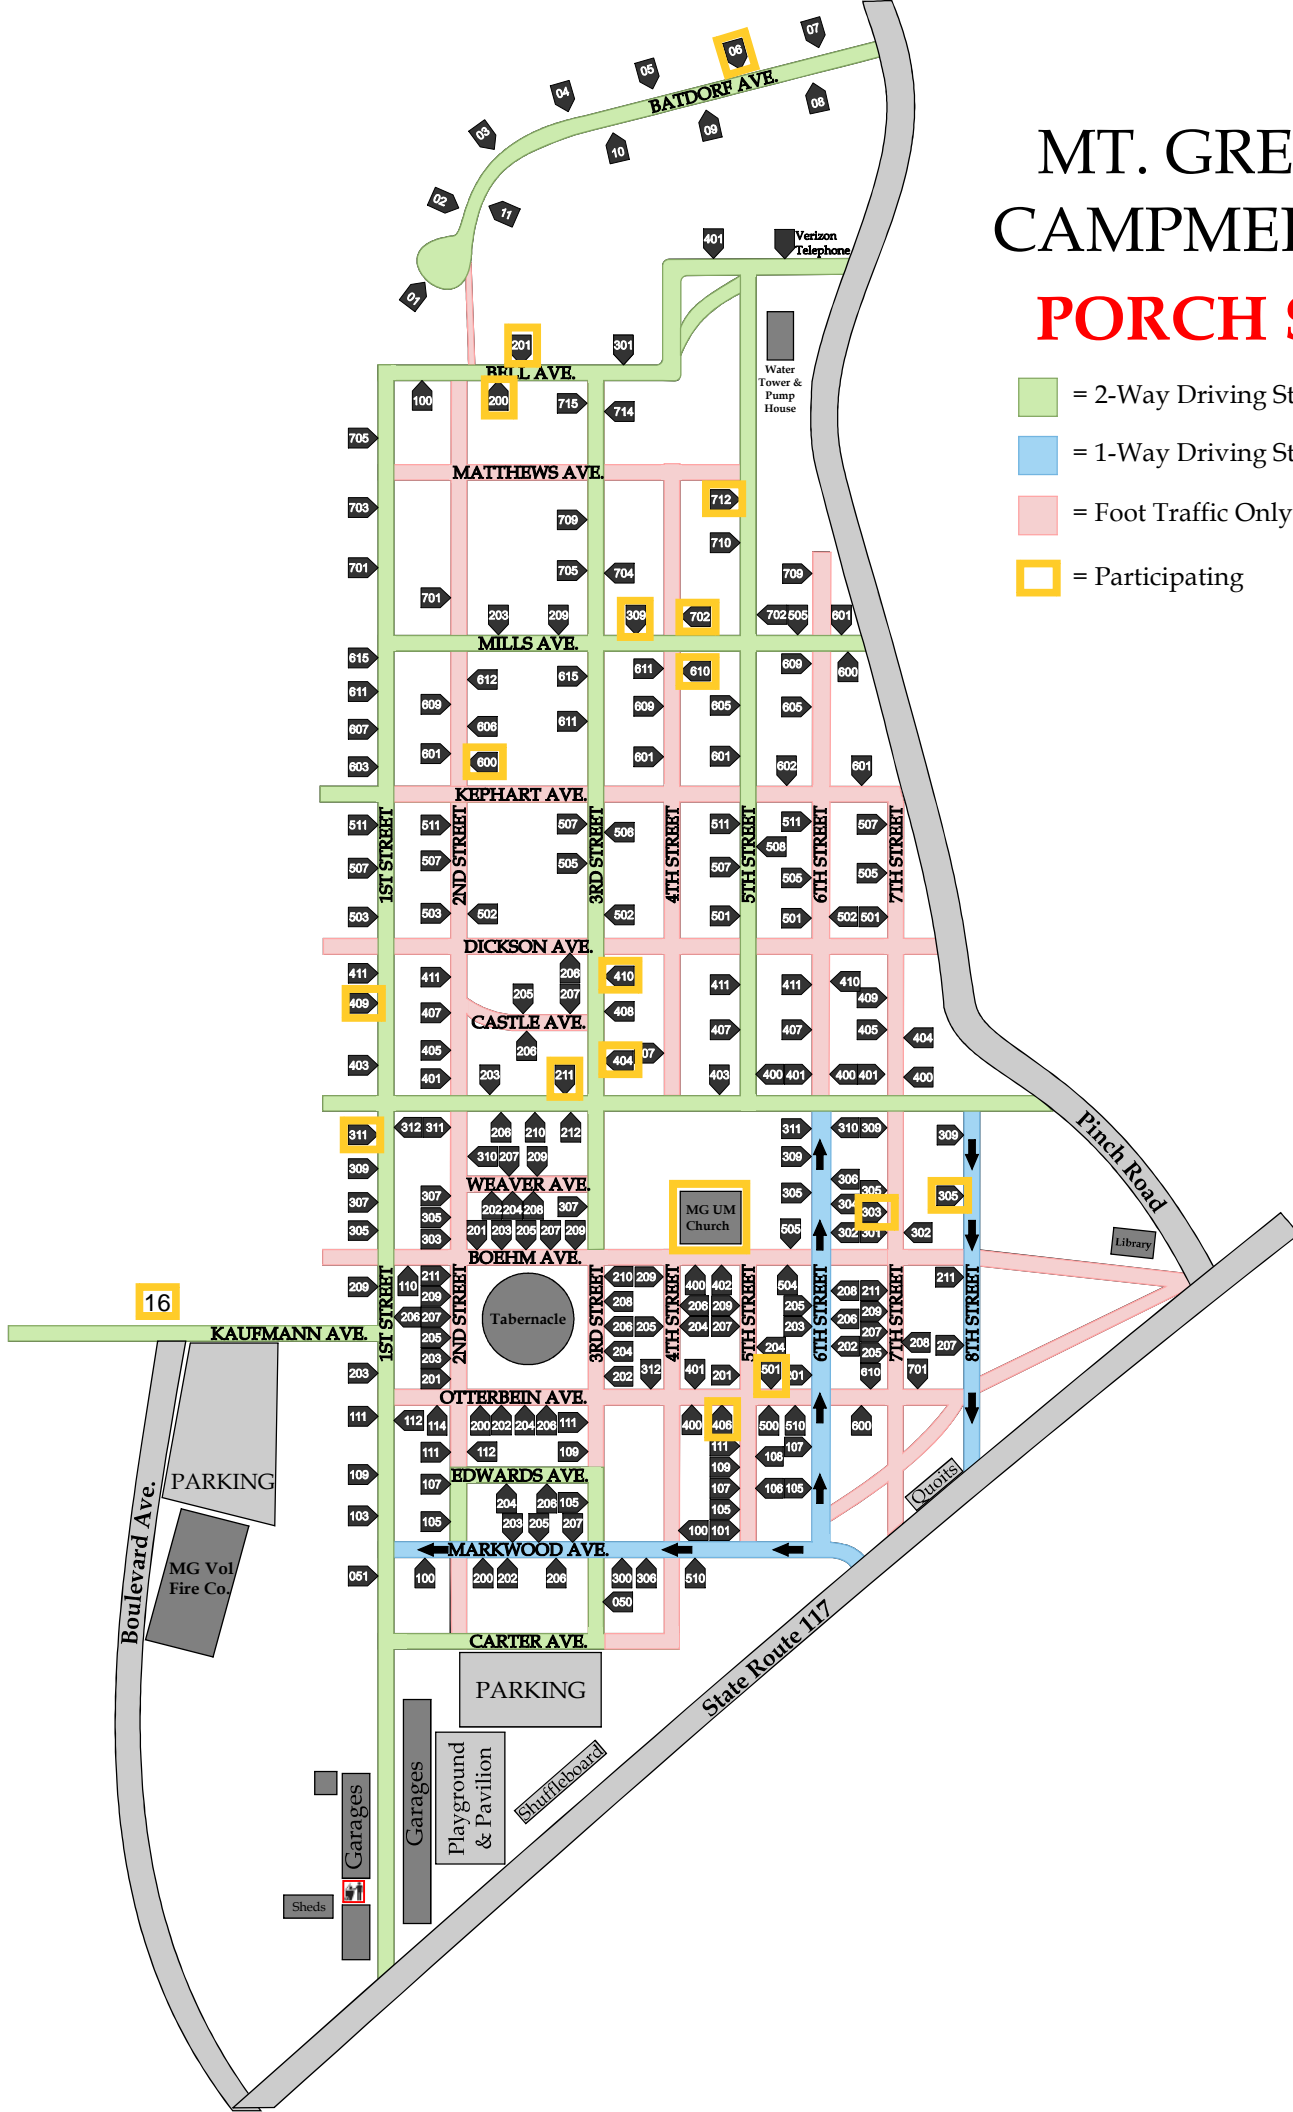

# MT. GREYNA CAMPMEETING

## PORCH SALE

- = 2-Way Driving Street
- = 1-Way Driving Street
- = Foot Traffic Only
- = Participating

**MT. GRETNA CAMPMEETING Porch Sale**  
**MAY 28, 2022 8 a.m. - 2 p.m.**

311 1<sup>st</sup> Street

409 1<sup>st</sup> Street

600 2<sup>nd</sup> Street

404 3<sup>rd</sup> Street

410 3<sup>rd</sup> Street

610 4<sup>th</sup> Street

702 4<sup>th</sup> Street

712 5<sup>th</sup> Street

303 7<sup>th</sup> Street

305 8<sup>th</sup> Street

6 Batdorf Avenue

200 Bell Avenue

201 Bell Avenue

211 Boehm Avenue

16 Kauffman Avenue

309 Mills Avenue

406 Otterbein Avenue

501 Otterbein Avenue